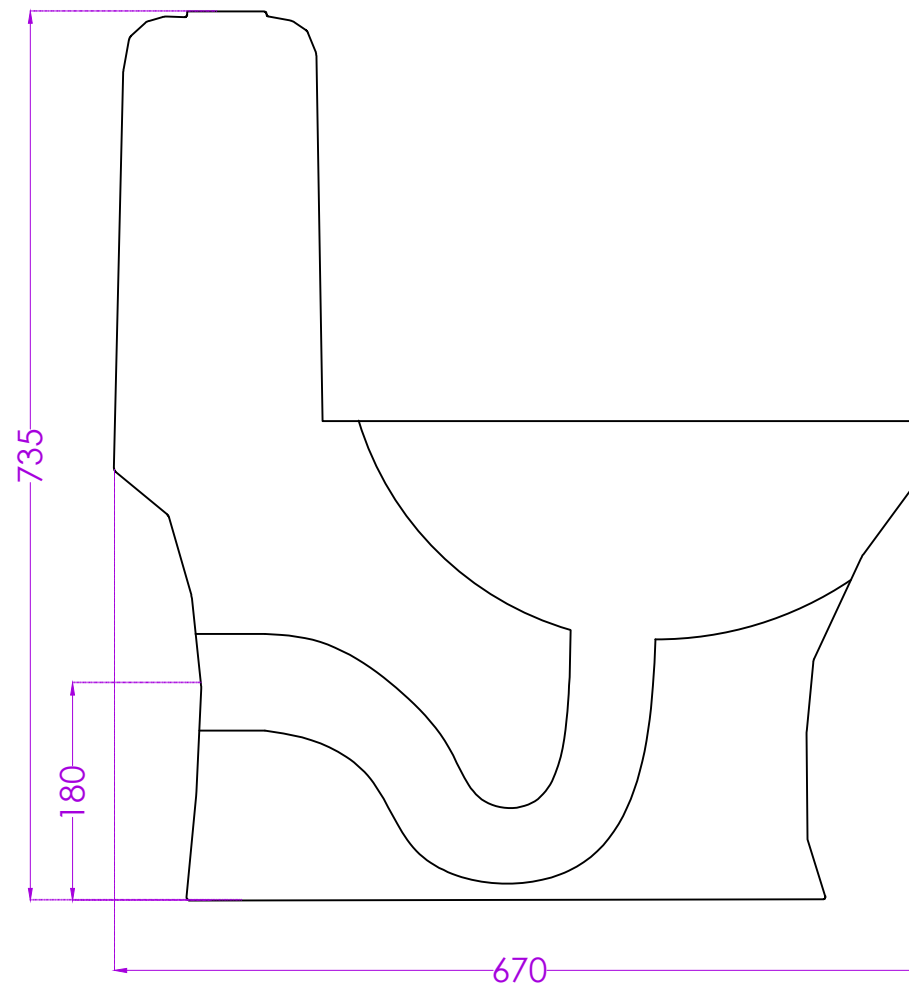

# TORO GERMFREE G4107PW0102

## 180MM OMNI SUITE

# JOHNSON

PLAN

SIDE