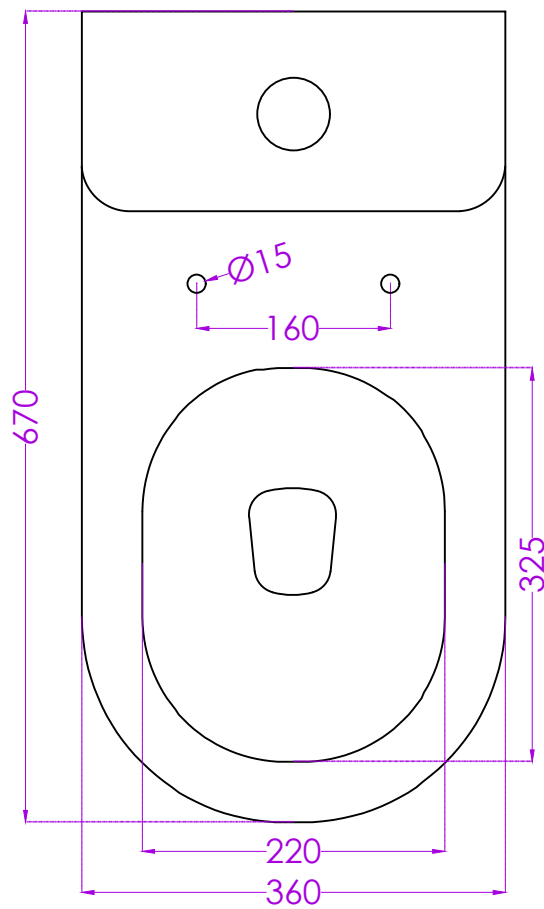

# TORO GERMFREE G4107PW0102

## 180MM OMNI SUITE

# JOHNSON

PLAN

SIDE